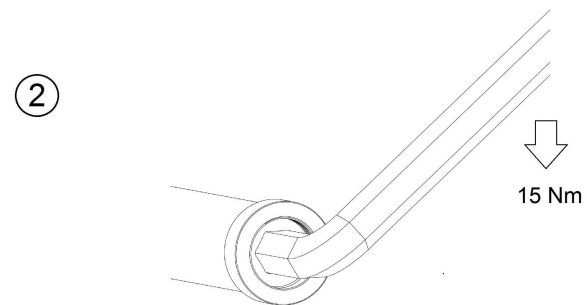

mo.view bar adapter BMW - mirror & cover (article 7001062)