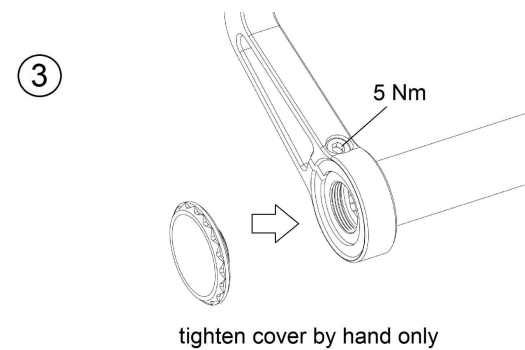

mo.view bar adapter BMW - mirror & cover (article 7001062)