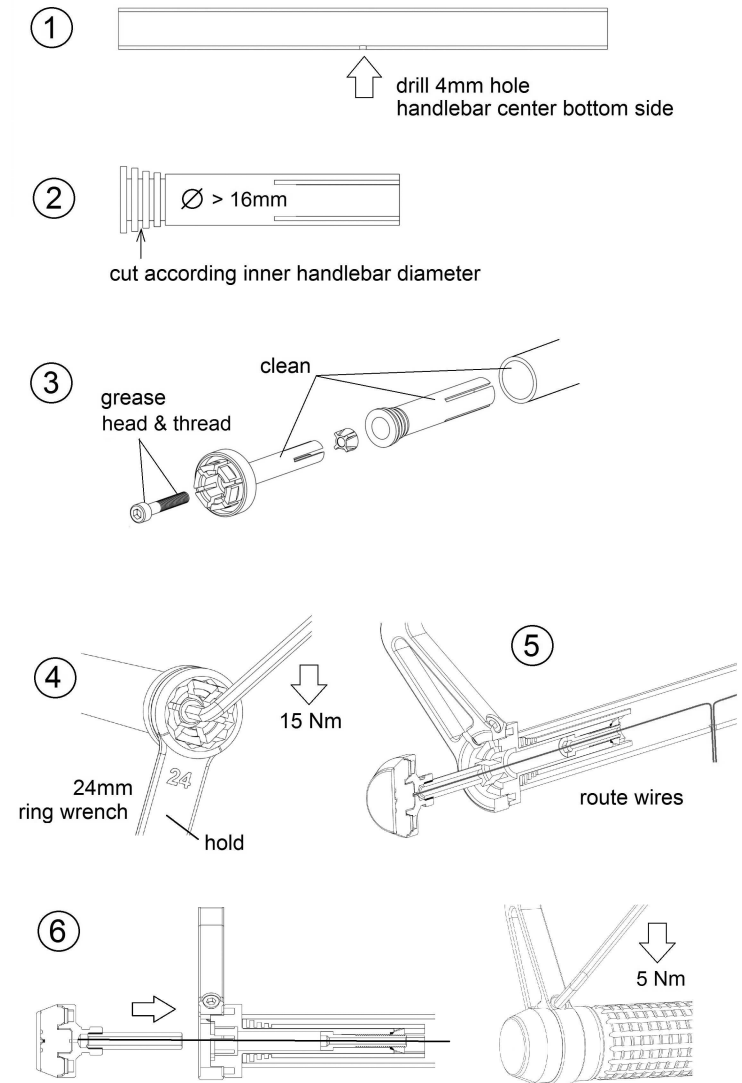

**mo.view bar adapter universal - mirror & cover**  
(article 7001060)

**mo.view bar adapter universal - mirror & mo.blaze disc / mo.blaze cone**  
(article 7001061)

## mo.view bar adapter BMW - mirror & cover (article 7001062)

## mo.view bar adapter BMW - mirror & mo.blaze disc / mo.blaze cone (article 7001063)