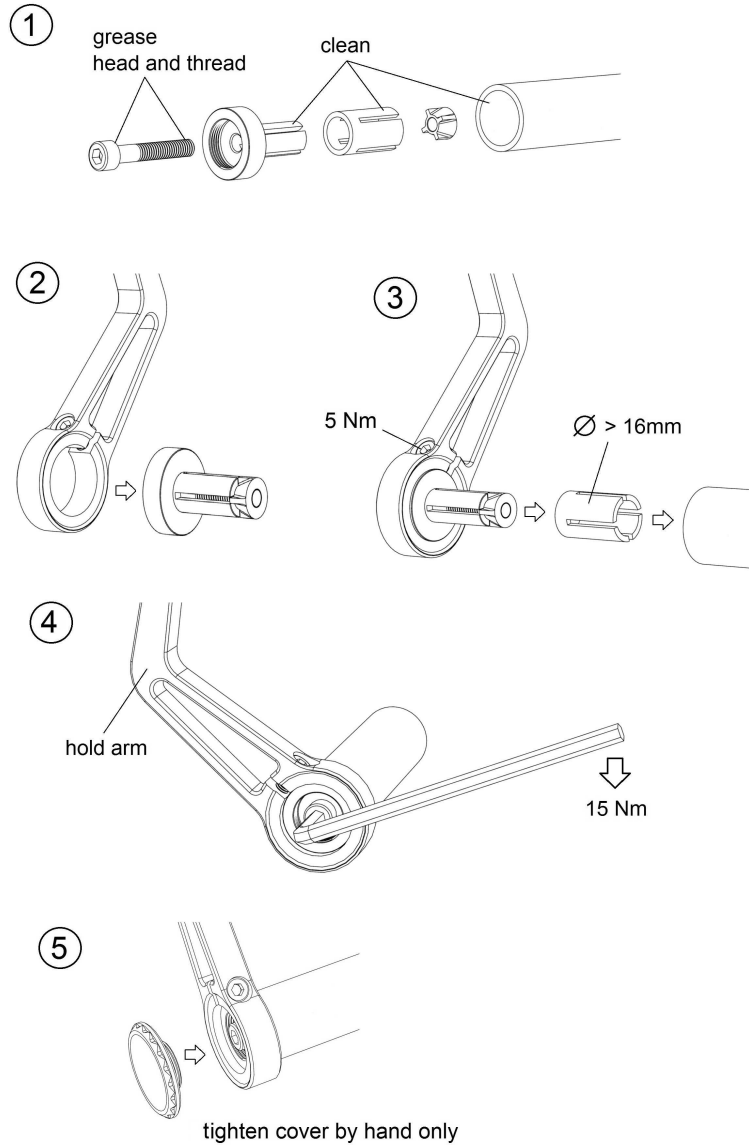

**mo.view bar adapter universal - mirror & cover**  
(article 7001060)

**mo.view bar adapter universal - mirror & mo.blaze disc / mo.blaze cone**  
(article 7001061)

## mo.view bar adapter BMW - mirror & cover (article 7001062)

## mo.view bar adapter BMW - mirror & mo.blaze disc / mo.blaze cone (article 7001063)