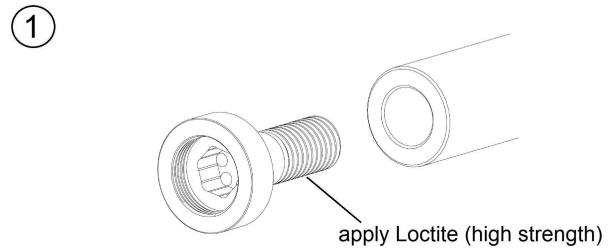

mo.view bar adapter BMW - mirror & cover (article 7001062)